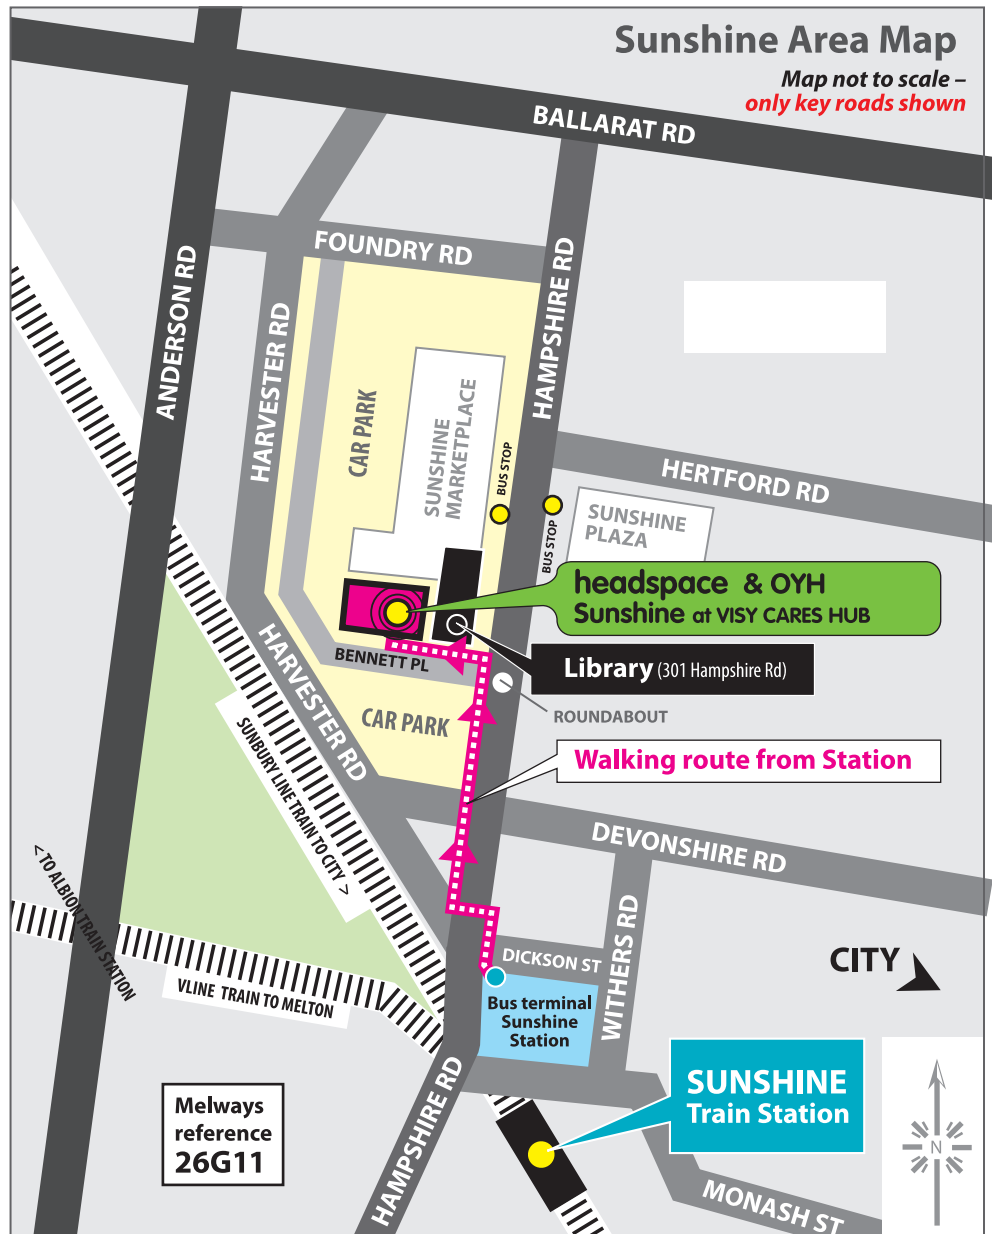

Getting to headspace Sunshine

headspace Sunshine Visy Cares Hub, First Floor, 80B Harvester Rd, Sunshine VIC 3020 (Behind Library) Ph.9927 6222

To Sunshine by train:

The **Sunbury Line** will take you to **Sunshine Train Station**.

Please note: depending on which station you catch this train from, the train may also be displayed as Watergardens / Sydenham Line. Visy Cares Hub (located behind Library) is a 5–10 minute walk from Sunshine Train Station.

See suggested walking route along Hampshire Rd on the map below.

To Sunshine by bus:

There are a number of buses that you can catch to Sunshine Train Station:

Bus 408 – St Albans – Sunshine – Highpoint

Bus 471 – Williamstown to Sunshine

Bus 410 – Sunshine – Footscray via Ballarat Road

Bus 454 – Sunshine – West Sunshine via Glengala Road.

If catching a bus there are bus stops in front of the Sunshine Market Place and Plaza.

To Sunshine by car:

There is car parking available on site.

For further travel info visit www.metlinkmelbourne.com.au or download the Metlink app from your phone's app store.